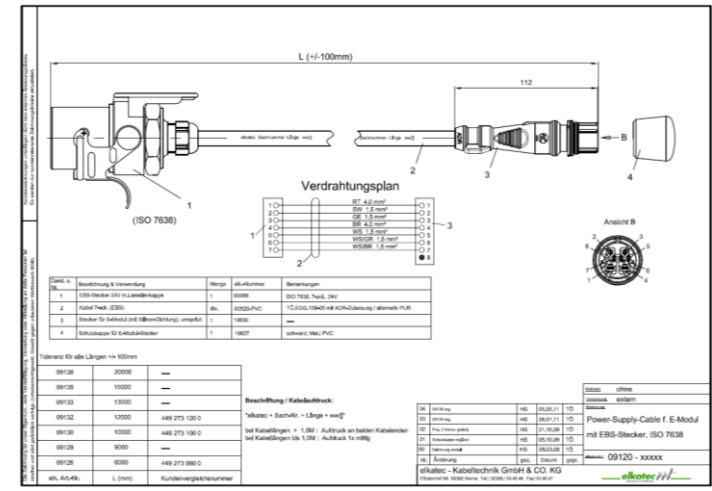

WABCO* und E-Modul* sind eingetragene Marken der WABCO Fahrzeugsysteme GmbH – D-30453 Hannover.