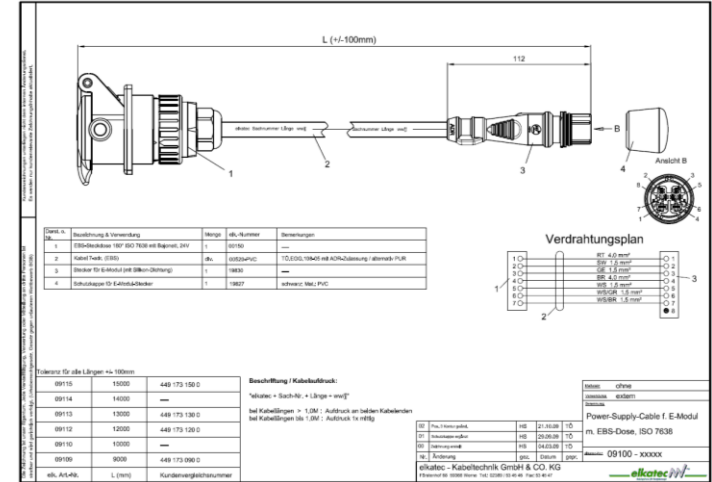

WABCO* und E-Modul* sind eingetragene Marken der WABCO Fahrzeugsysteme GmbH – D-30453 Hannover.